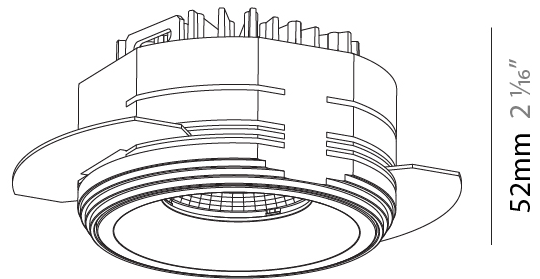

GENERAL

Series: Invader Compact
Subseries: Invader Compact
Partner: Prolicht
Division: Architectural
Installation: Trimless
Product Type: Downlight
Mounting Location: Ceiling
Light Distribution: Downlight

PHYSICAL

Aperture Sizes - Downlights: 2"
Shape: Round
Diameter (mm): 75
Diameter (in): 2 15/16
Height (mm): 52
Height (in): 2 1/16
Ceiling Thickness (mm): 10 / 12.5 / 15 / 25
Ceiling Thickness (in): 3/8 or 1/2 or 9/16 or 1
Min. Recessing Depth (mm): 60
Min. Recessing Depth (in): 2 3/8
Fixture Finish: SSR / BKV / CWI / CRY / HAB / UFT / ITA / RUA / FTG / MYG / LOD / PUS / FRO / FUP / KIA / POP / BLS / SPG / MEY / GOH / CHC / COM / ABZ / JAG / OBR / MOS / ROR
Fixture Material: Aluminum
Cut-out Measurements: D. 86mm / 3 3/8"
Upon Request: Unique Sizes Unique Ceiling Thickness

ELECTRICAL

Lamp Type: LED (Zhaga Standard)
Input Wattage (W): 11
Total Output Wattage (W): 10
Dimming: Dali Dimming
Driver Included: No
Driver Location: Recessed Housing
Driver Type: Constant Current - 120Vac
Housing: See Components
Input Voltage (V): 120
Constant Current (MA): 250mA

LED

Number of LEDs: 1
Color Temperature (°K): Warm Dim
Max. Delivered Lumen (lm): 898
Nominal Lumen (lm): 1004
CRI: >90 CRI
Lamp Life (hrs): 50000

OPTICAL

Reflector: 16 / 36 / 56
Upon Request: Special Beam Angles

RATINGS AND CERTIFICATIONS

Certified By: Certified for North American Standards
IP rating: IP44

Ø75mm 2 15/16"

Ø85mm 3 3/8"

52mm 2 1/16"