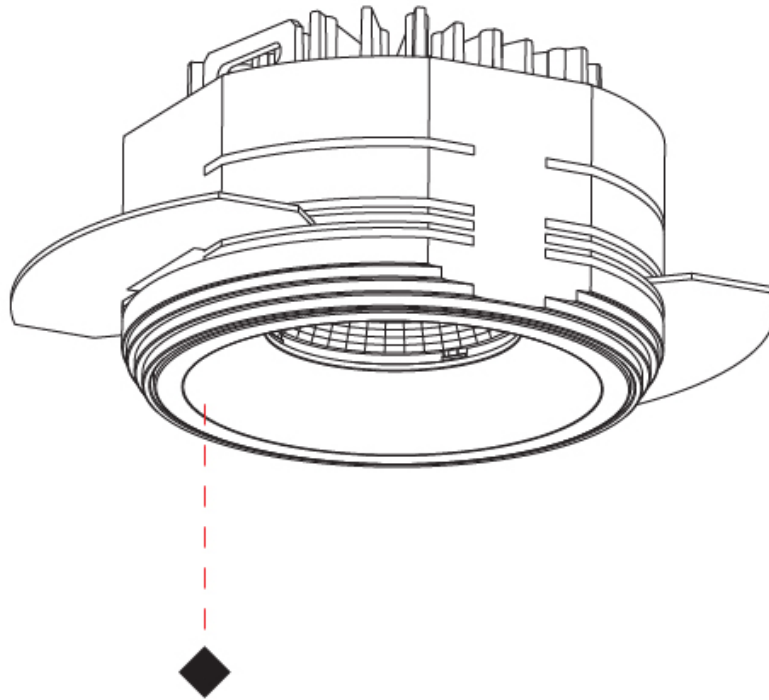

INVADER COMPACT TRIMLESS

A35810-

PROJECT

TYPE

SPECIFIER

QUANTITY

DATE

A