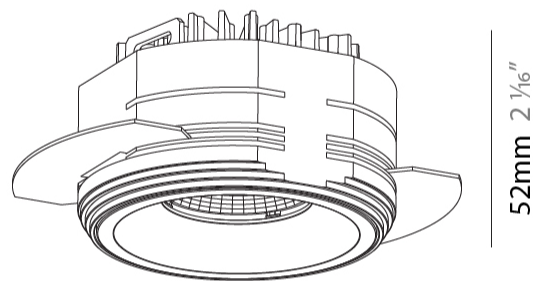

PHYSICAL

Aperture Sizes - Downlights: 2"
Shape: Round
Diameter (mm): 75
Diameter (in): 2 15/16
Height (mm): 52
Height (in): 2 1/16
Ceiling Thickness (mm): 10 / 12.5 / 15 / 25
Ceiling Thickness (in): 3/8 or 1/2 or 9/16 or 1
Min. Recessing Depth (mm): 60
Min. Recessing Depth (in): 2 3/8
Fixture Finish: SSR / BKV / CWI / CRY / HAB / UFT / ITA / RUA / FTG / MYG / LOD / PUS / FRO / FUP / KIA / POP / BLS / SPG / MEY / GOH / CHC / COM / ABZ / JAG / OBR / MOS / ROR
Fixture Material: Aluminum
Cut-out Measurements: D. 86mm / 3 3/8"
Upon Request: Unique Sizes Unique Ceiling Thickness

ELECTRICAL

Lamp Type: LED (Zhaga Standard)
Input Wattage (W): 12
Total Output Wattage (W): 10.9
Dimming: Tri-Mode (Non-Dimming and Phase Dimming (120Vac only) and 0-10V Dimming)
Driver Included: No
Driver Location: Recessed Housing
Driver Type: Constant Current - 120Vac
Driver Class: Class 2
Housing: See components
Input Voltage (V): 120 - 277
Constant Current (MA): 500mA

LED

Number of LEDs: 1
Color Temperature (°K): 2700 / 3000 / 3500 / 4000
Max. Delivered Lumen (lm): 1012 / 1059 / 1089 / 1123
Nominal Lumen (lm): 1141 / 1195 / 1123 / 1266
CRI: >90 CRI
Lamp Life (hrs): 50000

OPTICAL

Reflector: 18 / 36 / 56
Upon Request: Special Beam Angles

RATINGS AND CERTIFICATIONS

Certified By: Certified for North American Standards
IP rating: IP44

Ø75mm 2 15/16"

Ø85mm 3 3/8"

52mm 2 1/16"