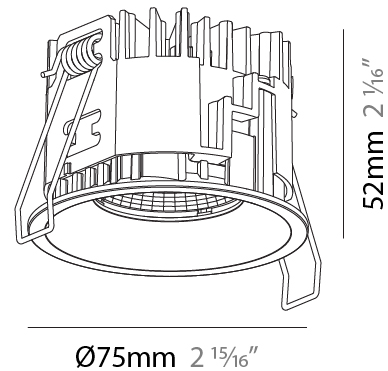

PHYSICAL

Aperture Sizes - Downlights: 2"
Shape: Round
Diameter (mm): 75
Diameter (in): 2 ¹⁵/₁₆
Height (mm): 52
Height (in): 2 ¹/₁₆
Ceiling Thickness (mm): 1 - 25
Ceiling Thickness (in): 1/16 - 1
Min. Recessing Depth (mm): 55
Min. Recessing Depth (in): 2 ³/₁₆
Fixture Finish: [SSR / BKV / CWI / CRY / HAB / UFT / ITA / RUA / FTG / MYG / LOD / PUS / FRO / FUP / KIA / POP / BLS / SPG / MEY / GOH / CHC / COM / ABZ / JAG / OBR / MOS / ROR](#)
Fixture Material: Aluminum
Cut-out Measurements: D. 68mm / 2 11/16"

ELECTRICAL

Lamp Type: LED (Zhaga Standard)
Input Wattage (W): 12
Total Output Wattage (W): 9
Dimming: Tri-Mode (Non-Dimming and Phase Dimming (120Vac only) and 0-10V Dimming)
Driver Included: No
Driver Location: Recessed Housing
Driver Type: Constant Current - 120Vac
Driver Class: Class 2
Housing: See components
Input Voltage (V): 120 - 277
Constant Current (MA): 500mA

LED

Number of LEDs: 1
Color Temperature (°K): [2700 / 3000 / 3500 / 4000](#)
Max. Delivered Lumen (lm): 1012 / 1059 / 1098 / 1123
Nominal Lumen (lm): 1141 / 1194 / 1238 / 1266
CRI: >90 CRI
Lamp Life (hrs): 50000

OPTICAL

Reflector°: [18 / 36 / 56](#)
Optic°: [None / Linear Spread Lens, Spread Lens, Honeycomb](#)

RATINGS AND CERTIFICATIONS

Certified By: Certified for North American Standards
IP rating: IP44